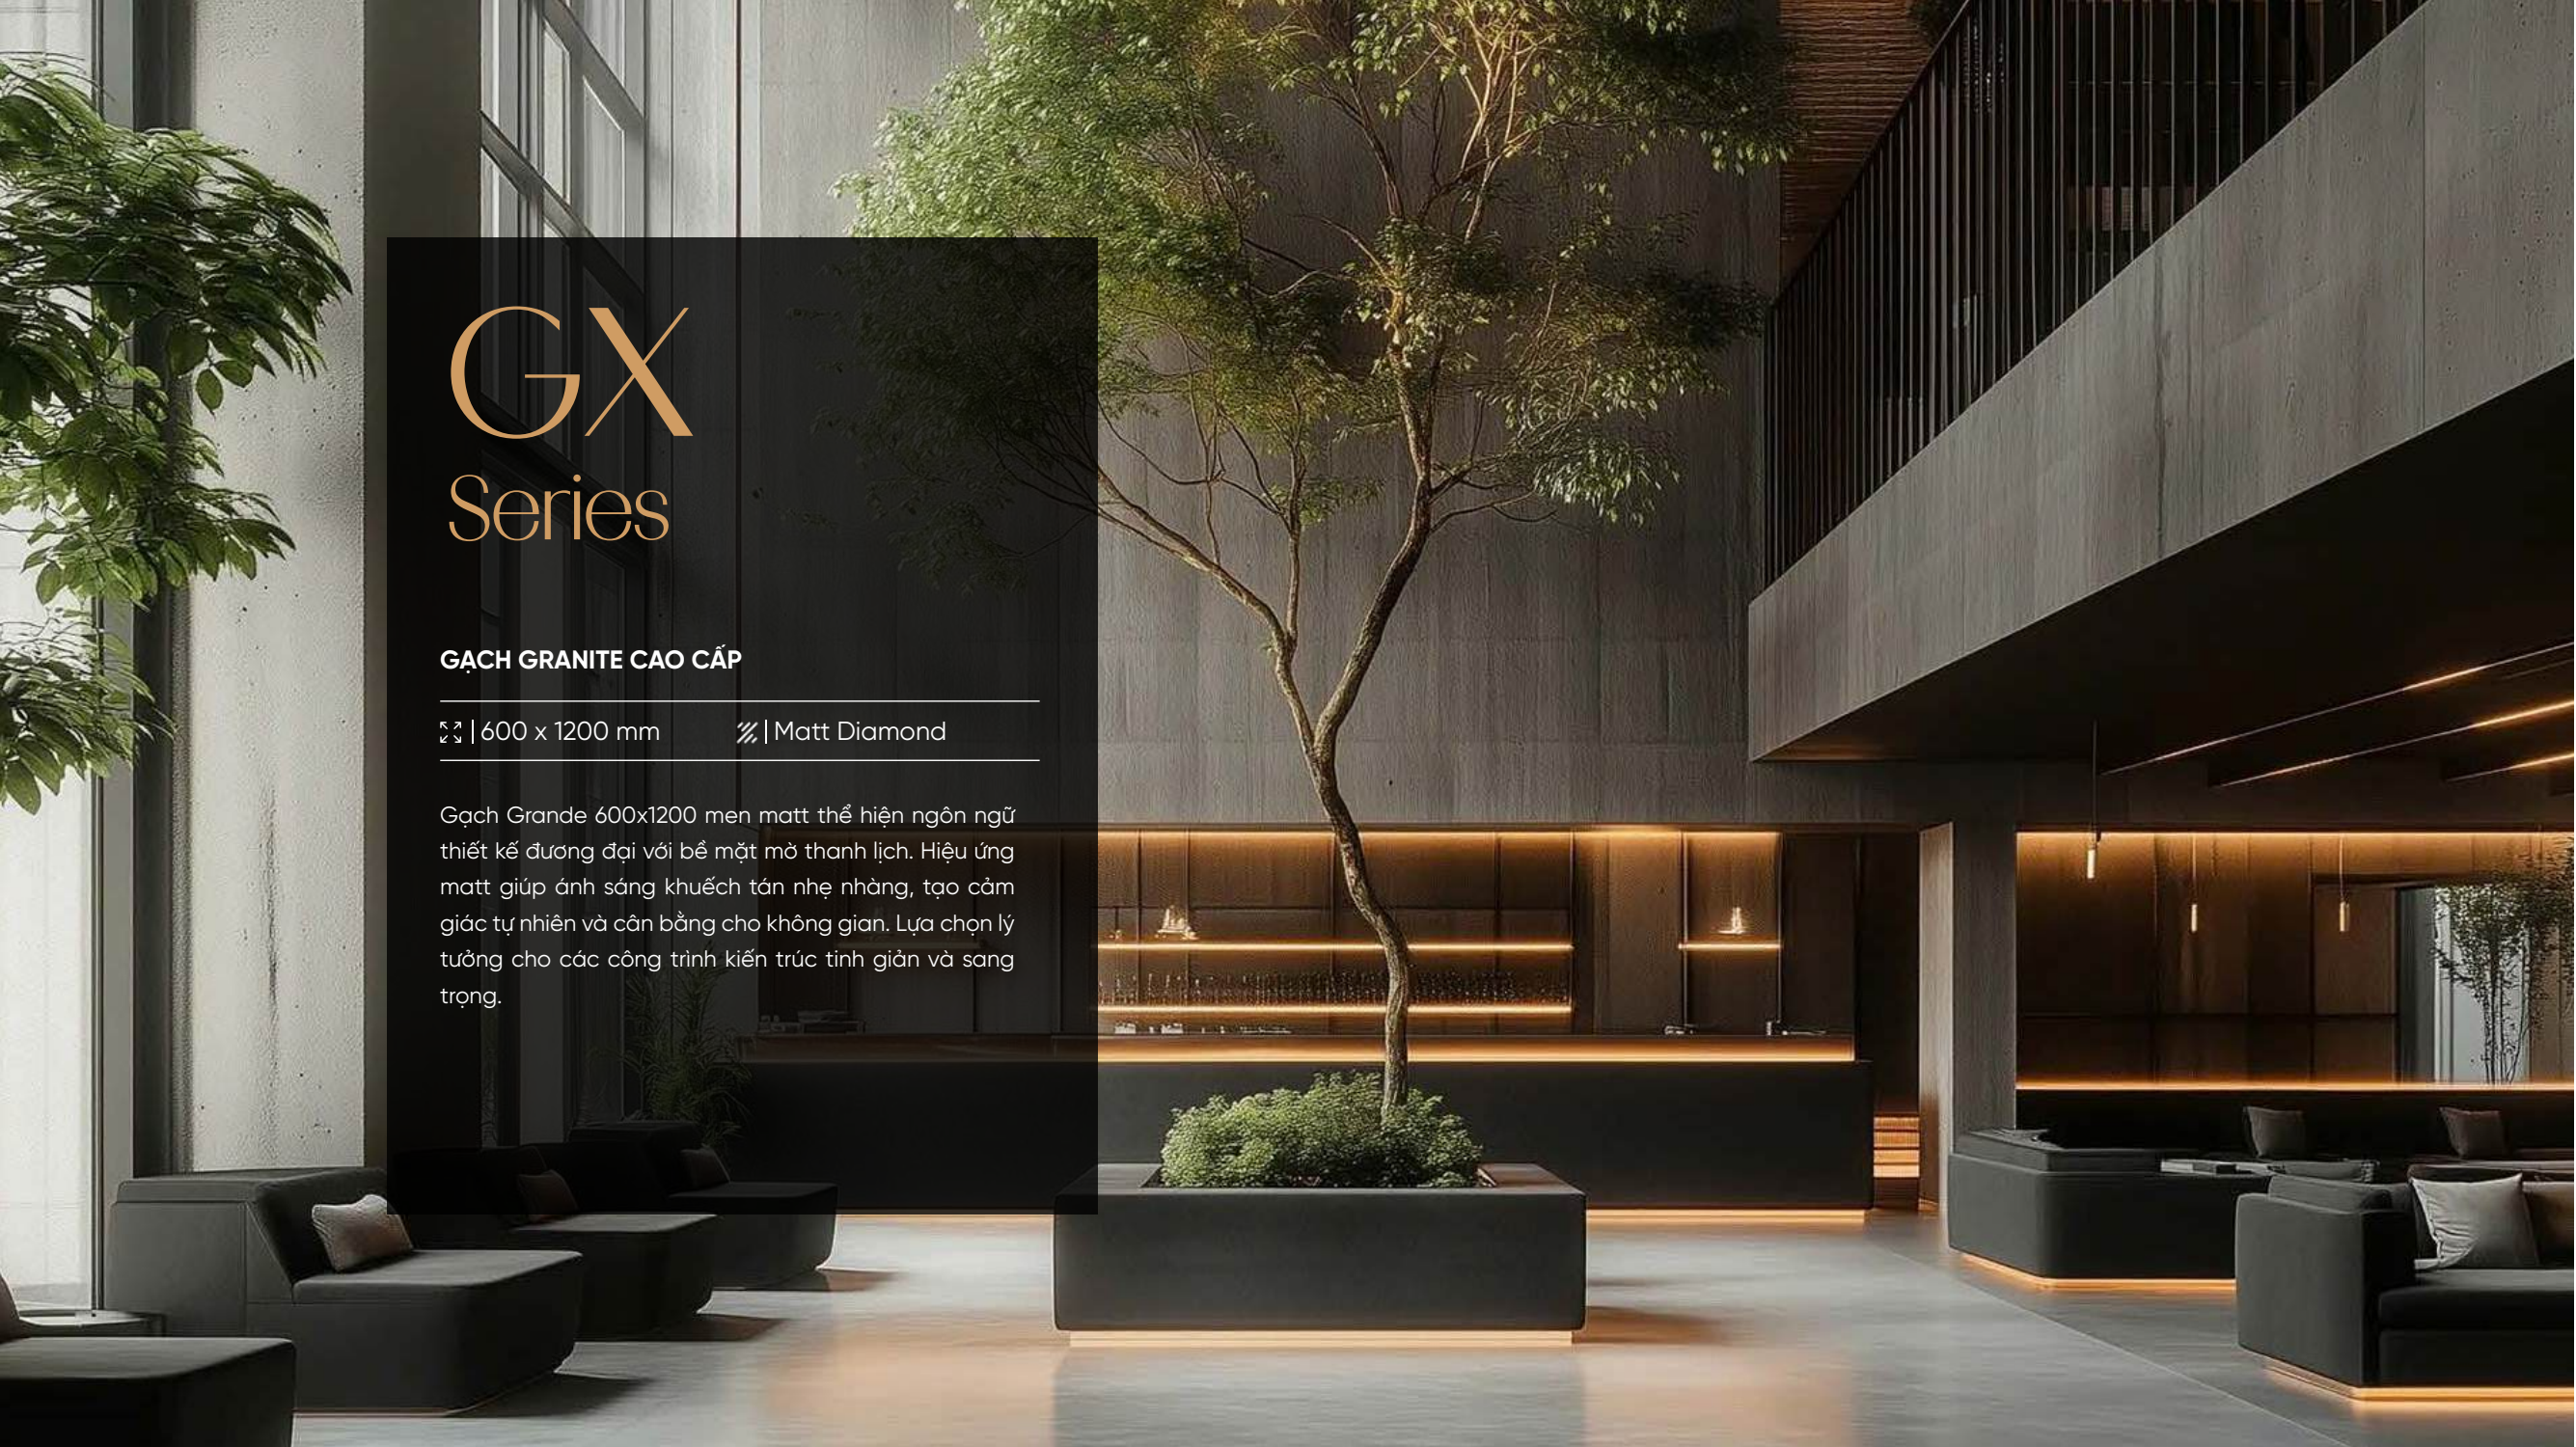

GX Series

GẠCH GRANITE CAO CẤP

▨ | 600 x 1200 mm

▨ | Matt Diamond

Gạch Grande 600x1200 men matt thể hiện ngôn ngữ thiết kế đương đại với bề mặt mờ thanh lịch. Hiệu ứng matt giúp ánh sáng khuếch tán nhẹ nhàng, tạo cảm giác tự nhiên và cân bằng cho không gian. Lựa chọn lý tưởng cho các công trình kiến trúc tinh giản và sang trọng.