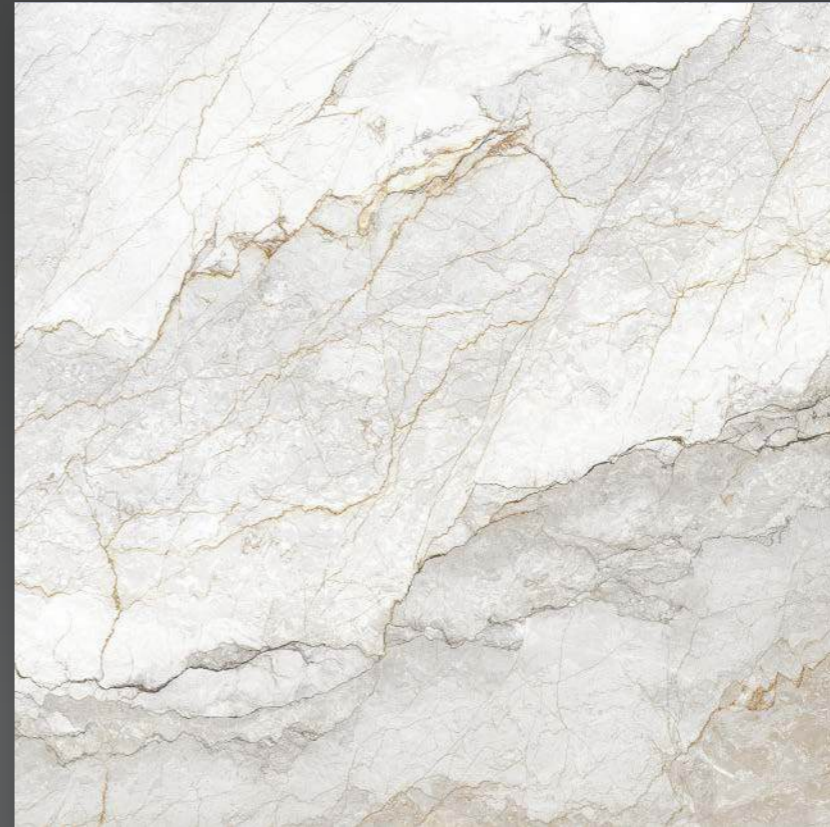

G12PR702

G12PR703

G12EX301

G12EX302

Grande
COLLECTION

GẠCH GRANITE CAO CẤP

📏 | 1200 x 1200 mm 🌀 | Matt Diamond

G12EX718