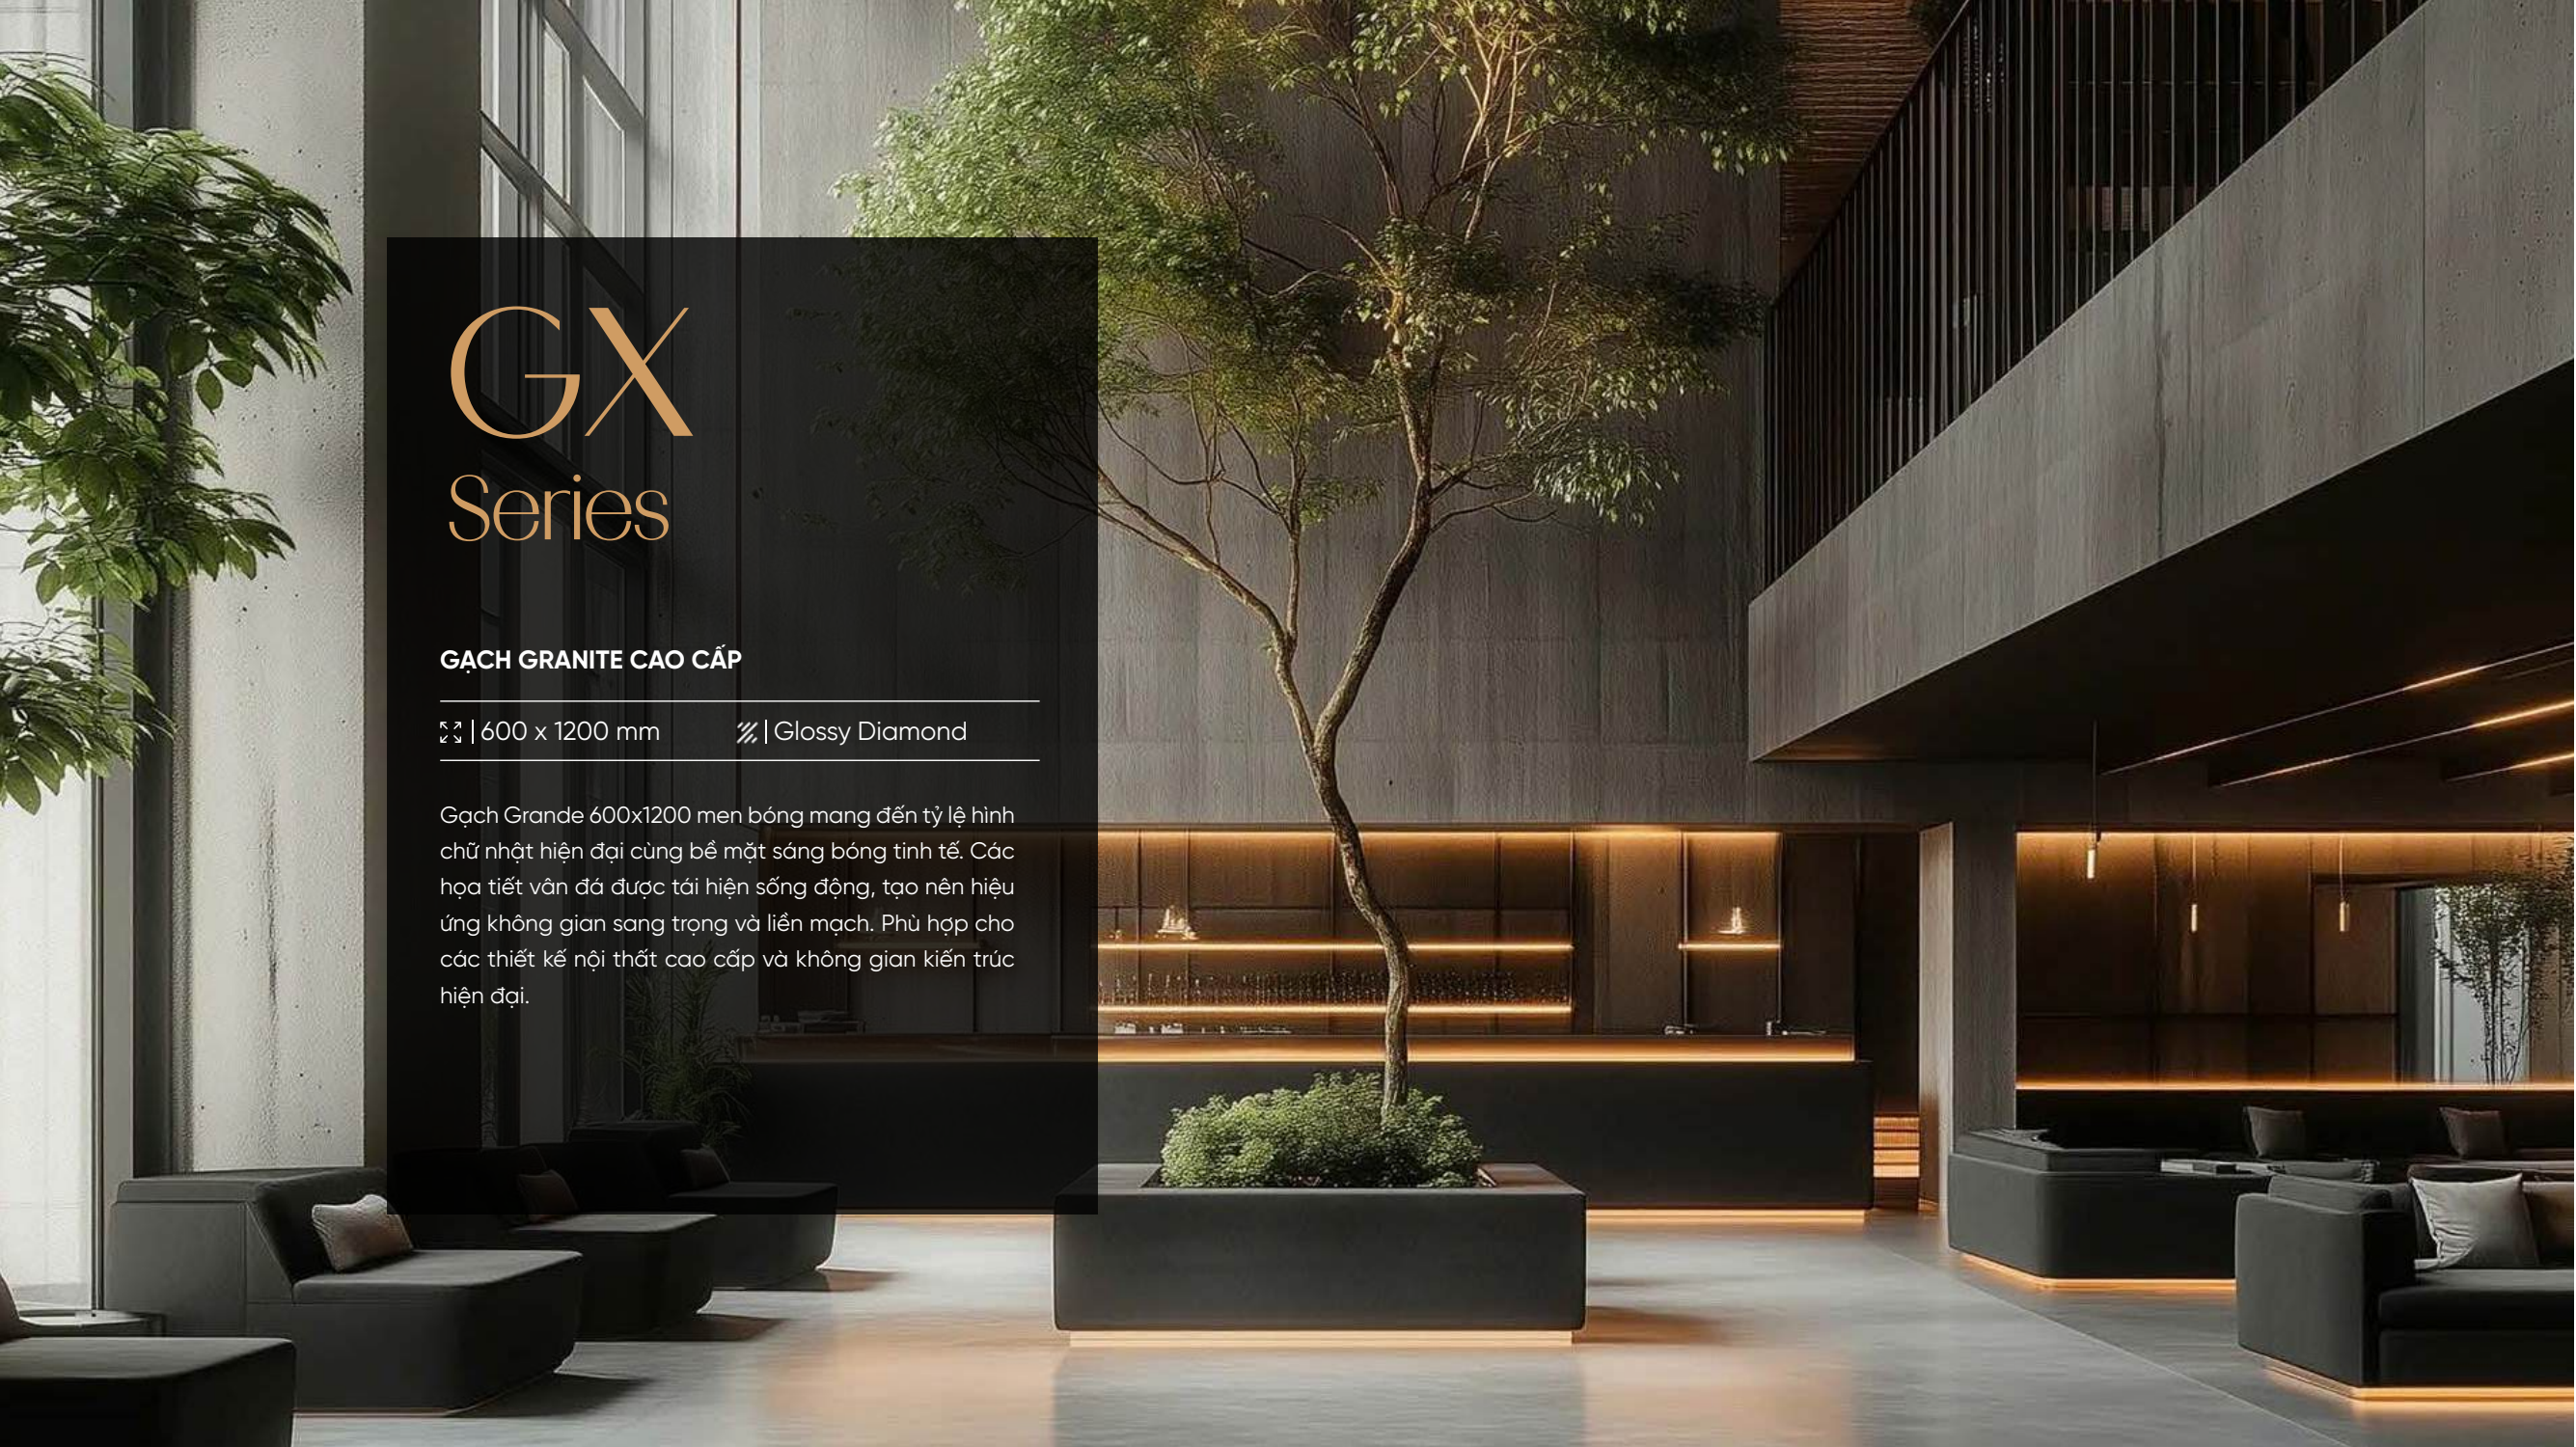

GX Series

GẠCH GRANITE CAO CẤP

▨ | 600 x 1200 mm

▨ | Glossy Diamond

Gạch Grande 600x1200 men bóng mang đến tỷ lệ hình chữ nhật hiện đại cùng bề mặt sáng bóng tinh tế. Các họa tiết vân đá được tái hiện sống động, tạo nên hiệu ứng không gian sang trọng và liền mạch. Phù hợp cho các thiết kế nội thất cao cấp và không gian kiến trúc hiện đại.