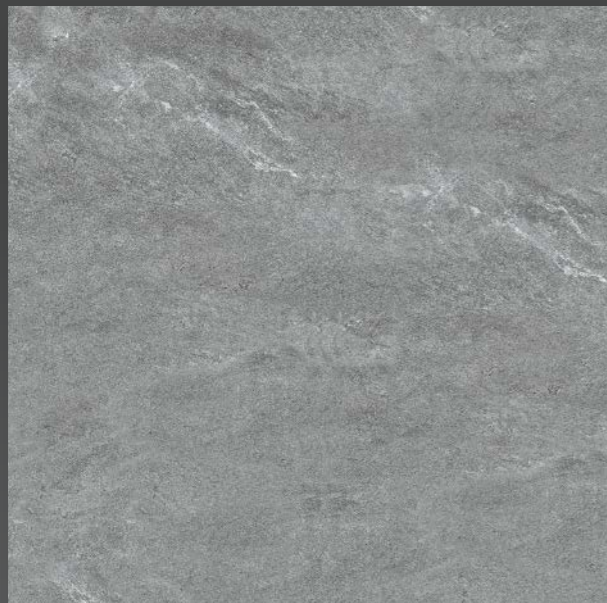

Luxury Collection

EX88308

GẠCH PORCELAIN MEN MATT CAO CẤP

↕ | 800 x 800 mm

▨ | Matt

Luxury Collection

EX88309

GẠCH PORCELAIN MEN MATT CAO CẤP