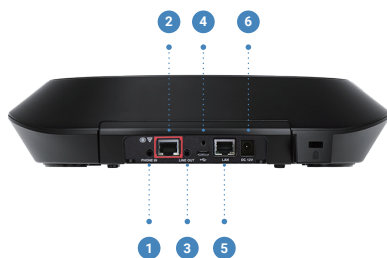

Mặt sau Speakerphone

- 1 Phone in DC
- 2 Daisy-chain up to 3 speakerphones or 4 microphones
- 3 Line out
- 4 Micro USB 2.0
- 5 LAN for IP remote access
- 6 DC 12V