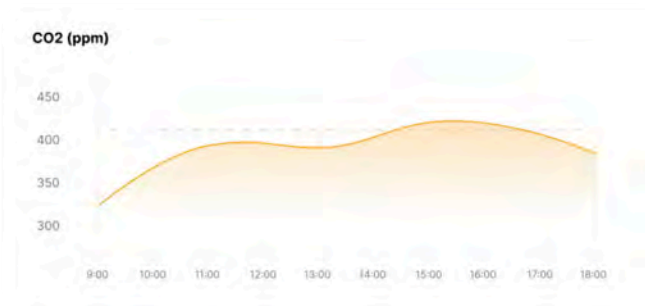

Safer meeting rooms.

Thanks to Neat Sense, Neat Bar enables companies to offer significant health benefits to their employees, which in today's new normal of having to take ever-increasing protective measures against COVID-19 can be a huge relief. Neat Sense helps you control and monitor air quality, humidity (healthy indoor humidity levels are between 30-50%), CO2 and organic chemical levels in the room – scents, odors, etc. Also, whether or not there are people in a room and if so, how many. That way, you can be sure of maintaining safe social distancing at all times. And because Neat Bar Pro automatically frames people, it doesn't matter how few are in a room and how far apart they are, you'll still get to see and hear them perfectly well.