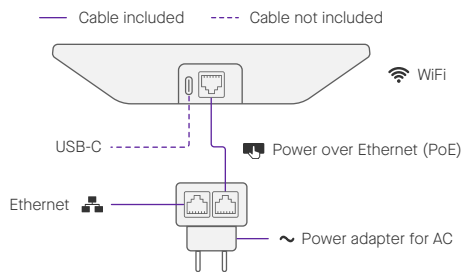

## Simple set-up.

Neat Pad ships with a wall and side mount, so it's easy for anyone to install and set up. Use the wall mount to fix Neat Pad to your meeting room wall as a controller or outside your meeting room as a scheduling display. With the side mount, you can secure Neat Pad to the edge of your doorframe or mullion. Thanks to just one Power over Ethernet cable, Neat Pad is always alert and set to go.

## Managed & Supported by Zoom.

Neat removes complexities and threats with our secure, single-purpose hardware devices. Neat Pad's built-in environmental sensors will soon provide valuable insights directly to the Zoom portal, providing additional ways to monitor your meeting spaces. Plus, Zoom is your single point of contact for support.

## Neat Pad

- 8-inch (diagonal) touch screen
- Anti-glare, anti-smudge coating
- Side LED Indicators
- 2 microphones\*
- Wall mount & side mount
- Zoom Rooms software
- WiFi
- Power over Ethernet (PoE) or powered by included power injector