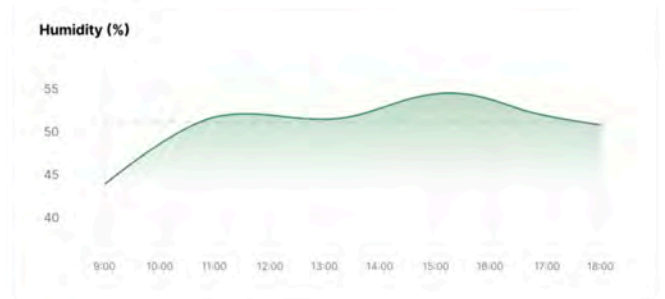

Safer meeting rooms.

Thanks to Neat Sense, Neat Bar enables companies to offer significant health benefits to their employees, which in today's new normal of having to take ever-increasing protective measures against COVID-19 can be a huge relief. Neat Sense helps you control and monitor air quality, humidity (healthy indoor humidity levels are between 30-50%), CO2 and organic chemical levels in the room – scents, odors, etc. Also, whether or not there are people in a room and if so, how many. That way, you can be sure of maintaining safe social distancing at all times. And because Neat Bar Pro automatically frames people, it doesn't matter how few are in a room and how far apart they are, you'll still get to see and hear them perfectly well.