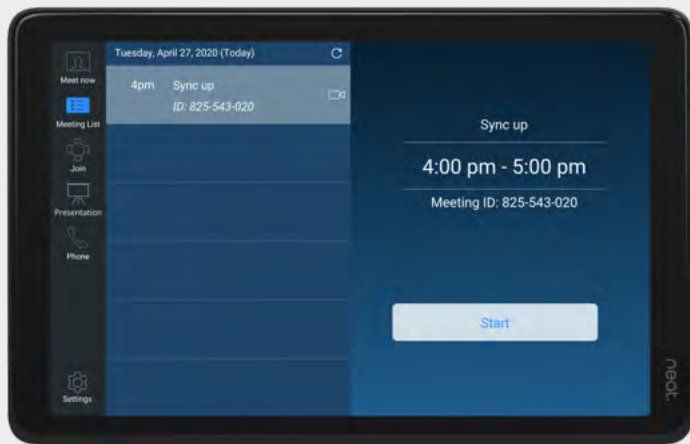

Tap “Start” for a seamless joining experience from any Zoom Room.

Add a scheduler to show meeting events from outside any meeting room.