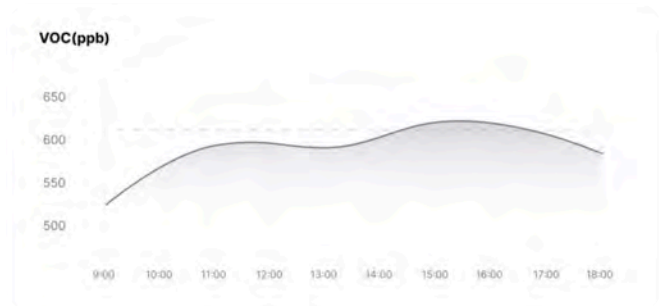

Safer meeting rooms.

Thanks to Neat Sense, Neat Bar enables companies to offer significant health benefits to their employees, which in today's new normal of having to take ever-increasing protective measures against COVID-19 can be a huge relief. Neat Sense helps you control and monitor air quality, humidity (healthy indoor humidity levels are between 30-50%), CO2 and organic chemical levels in the room – scents, odors, etc. Also, whether or not there are people in a room and if so, how many. That way, you can be sure of maintaining safe social distancing at all times. And because Neat Bar Pro automatically frames people, it doesn't matter how few are in a room and how far apart they are, you'll still get to see and hear them perfectly well.