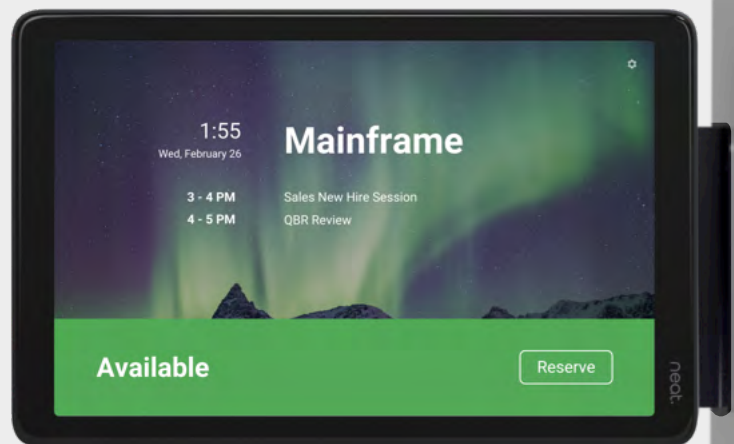

Tap “Start” for a seamless joining experience from any Zoom Room.

Add a scheduler to show meeting events from outside any meeting room.