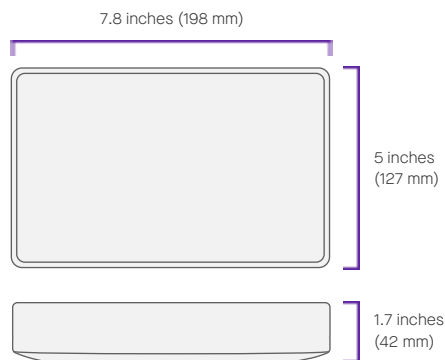

## Neat Pad

- 8-inch (diagonal) touch screen
- Anti-glare, anti-smudge coating
- Side LED Indicators
- 2 microphones\*
- Wall mount & side mount
- Zoom Rooms software
- WiFi
- Power over Ethernet (PoE) or powered by included power injector